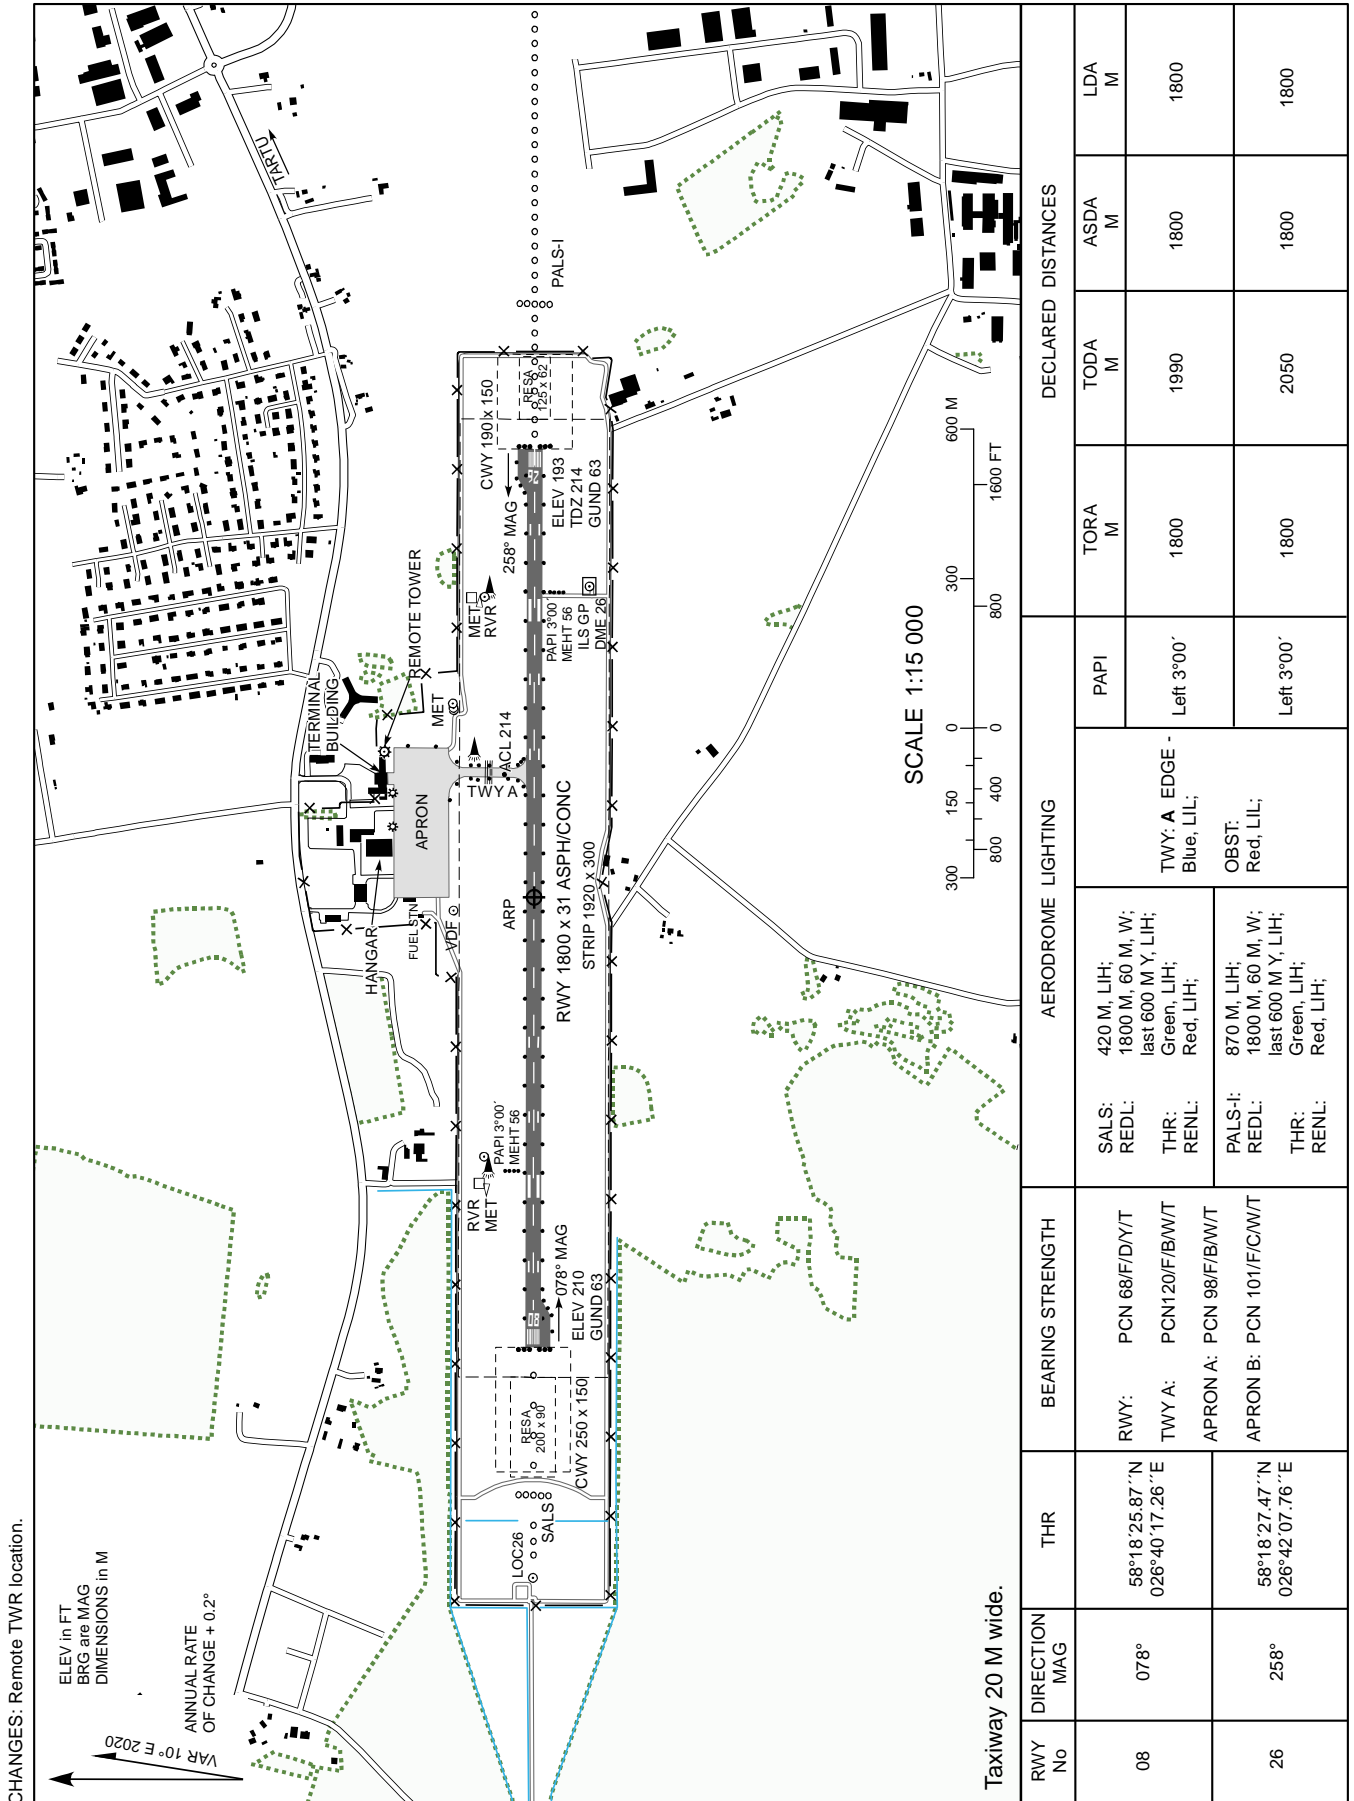

AERODROME CHART - ICAO

58°18'27''N
026°41'13''E

INFORMATION 133.905
ATIS 123.130 / TEL: +372 730 9212

TARTU

AD ELEV 220 FT

CHANGES: Remote TWR location.

ELEV in FT
BRG are MAG
DIMENSIONS in M

ANNUAL RATE
OF CHANGE + 0.2°

VAR 10° E 2020

RWY No	DIRECTION MAG	THR	BEARING STRENGTH	AERODROME LIGHTING		DECLARED DISTANCES				
				SALS: REDL: THR: RENL:	PALS-i: REDL: THR: RENL:	PAPI	TORA M	TODA M	ASDA M	LDA M
08	078°	58°18'25.87''N 026°40'17.26''E	RWY: PCN 68/F/D/Y/T TWY A: PCN 120/F/B/W/T	420 M, LIH; 1800 M, 60 M, W; last 600 M Y, LIH; Green, LIH; Red, LIH;	TWY: A EDGE - Blue, LIL; OBST: Red, LIL;	Left 3°00'	1800	1990	1800	1800
26	258°	58°18'27.47''N 026°42'07.76''E	APRON A: PCN 98/F/B/W/T APRON B: PCN 101/F/C/W/T	870 M, LIH; 1800 M, 60 M, W; last 600 M Y, LIH; Green, LIH; Red, LIH;		Left 3°00'	1800	2050	1800	1800