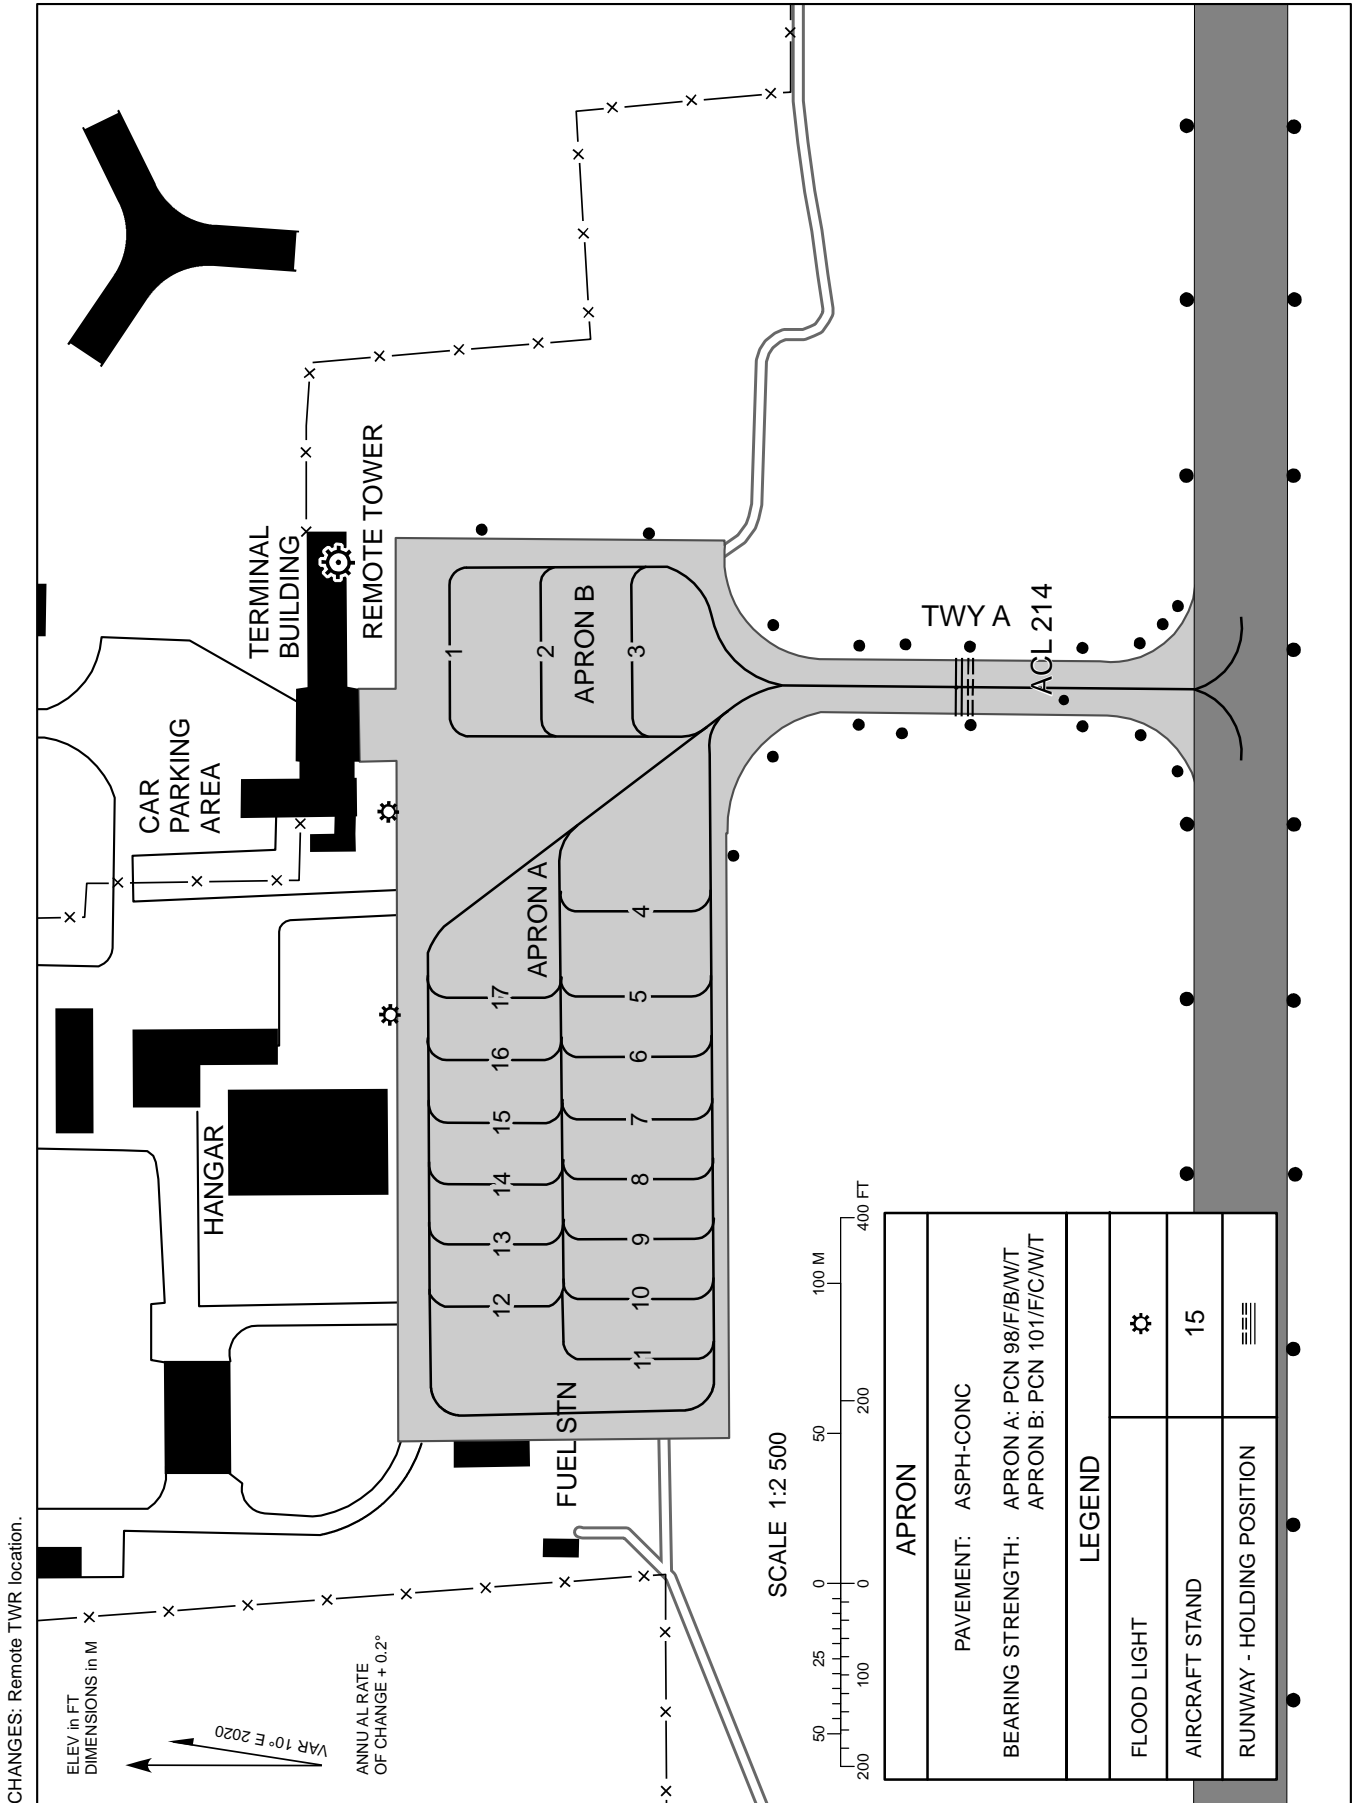

AIRCRAFT PARKING / DOCKING CHART - ICAO

AD ELEV 220 FT

INFORMATION 133.905
ATIS 123.130 / TEL: +372 730 9212

TARTU